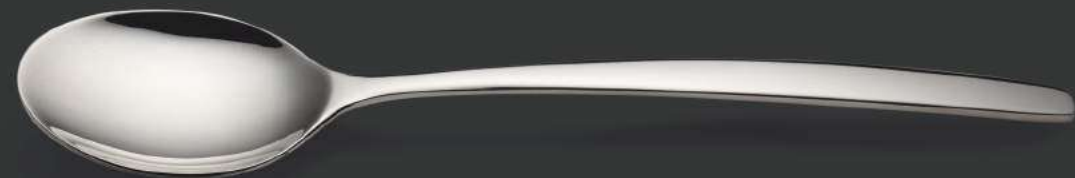

excellent

FACE®
made
in portugal

nepal

2.50 mm
18/10

FACE®