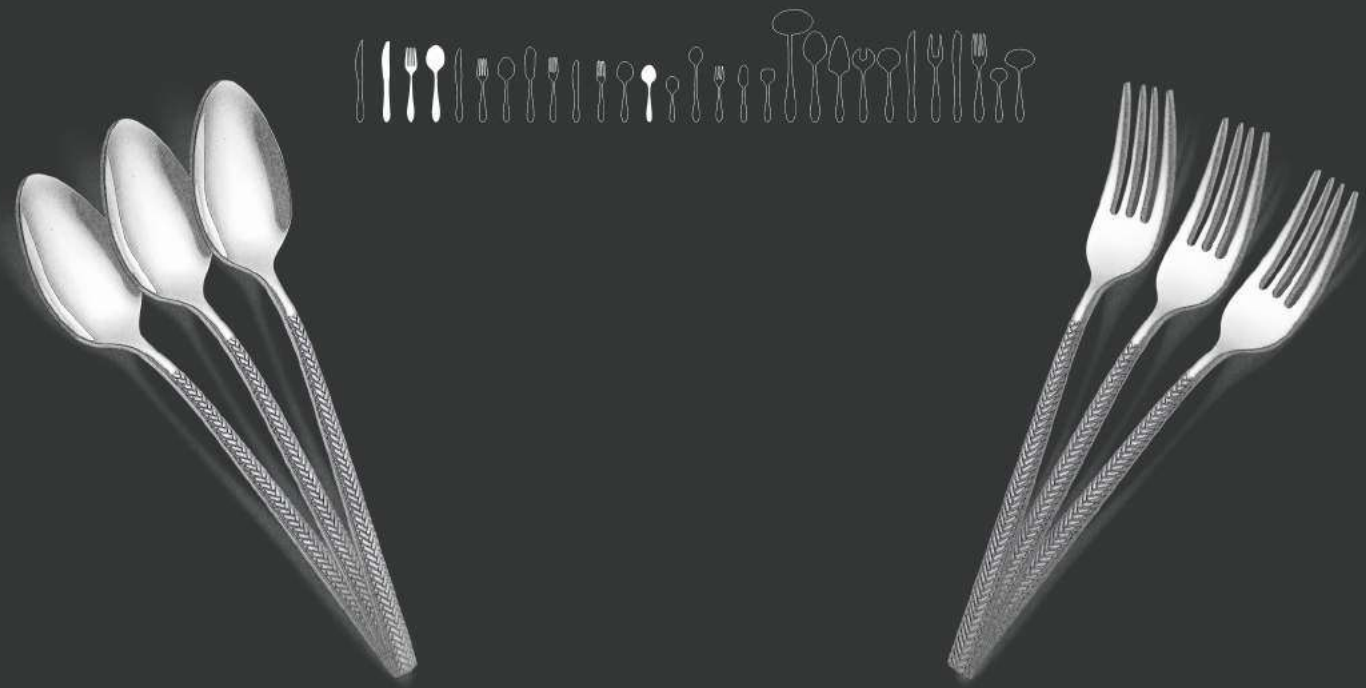

« From Neo-Classic inspiration, its fine filigree lines give to Hera design a unique beauty and personality. »

« De inspiração Neo-Clássica, os finos traços de filigrana dão uma beleza e personalidade únicas ao modelo Hera. »