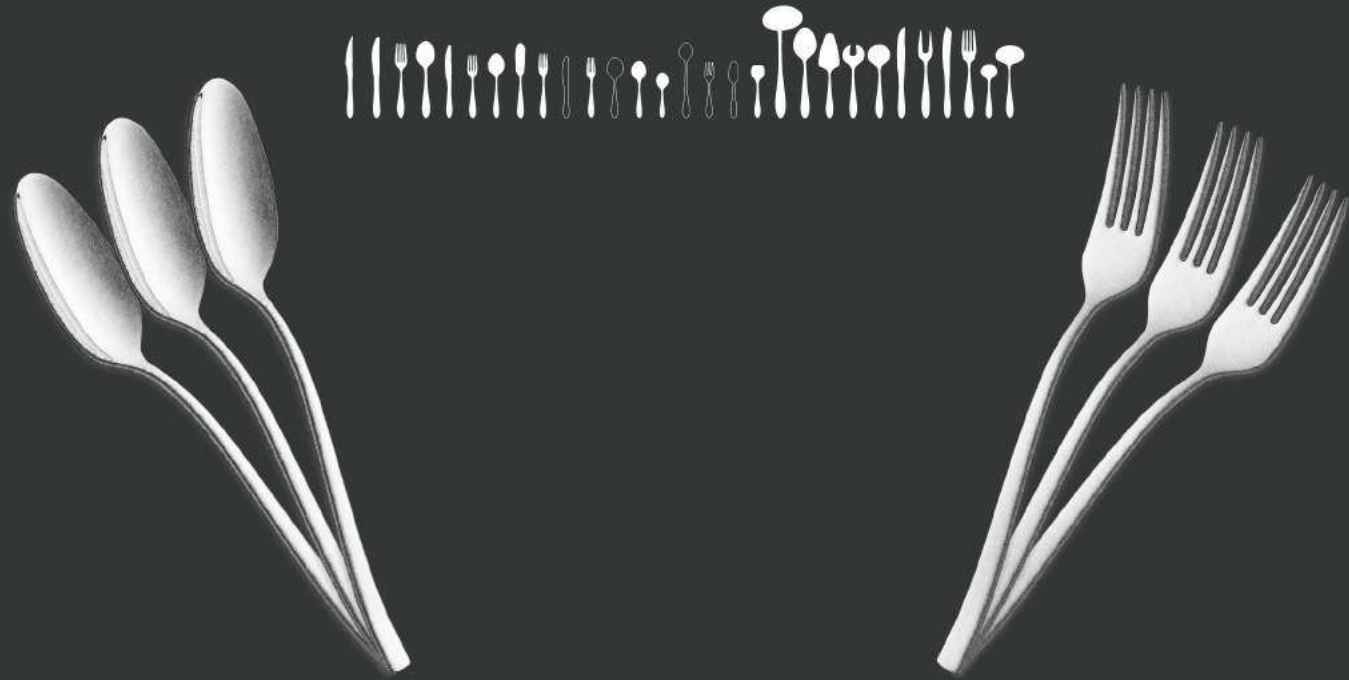

« With well-balanced geometric shape, the vintage influences gives a special touch to this modern trendy. »

« Com uma forma geométrica bem equilibrada, as influências vintage dão um toque especial a esta tendência moderna. »