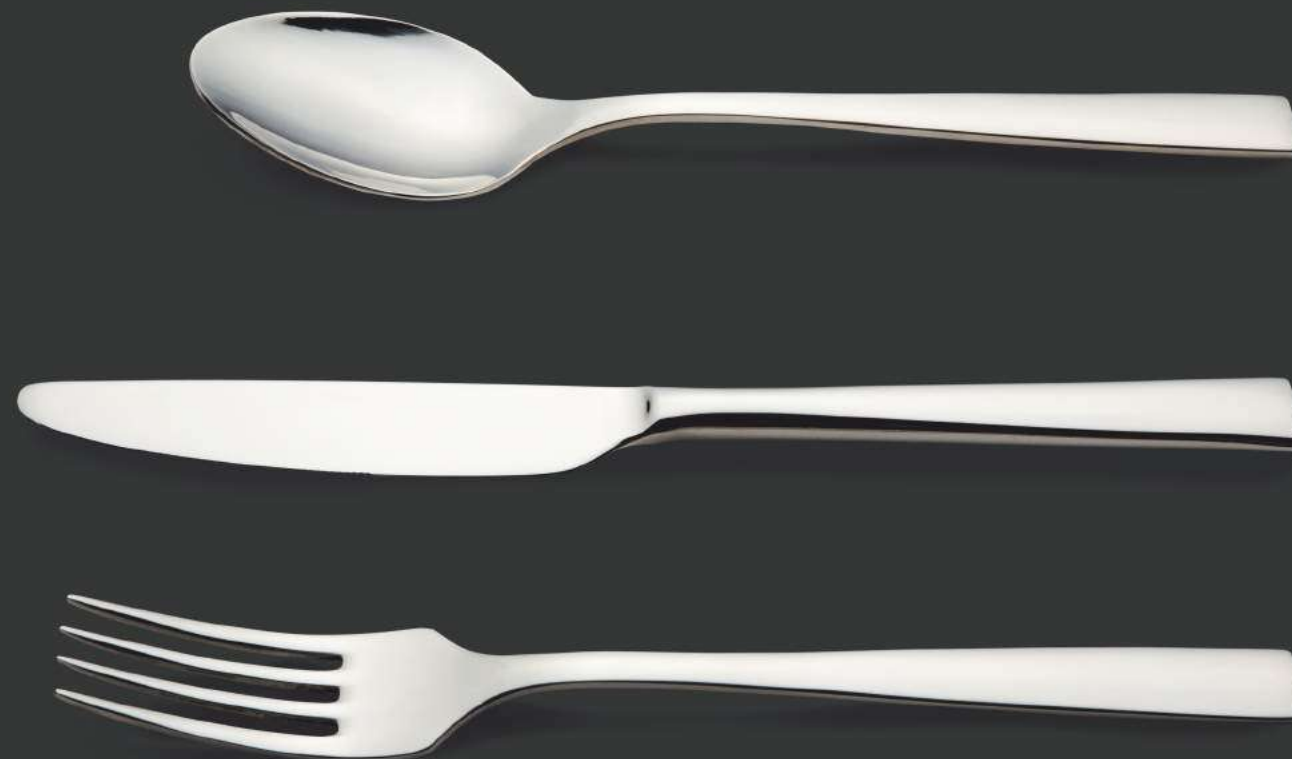

empoli

3.00 mm
18/10

FACE

contemporary designs

47

vega

3.00 mm
18/10

FACE