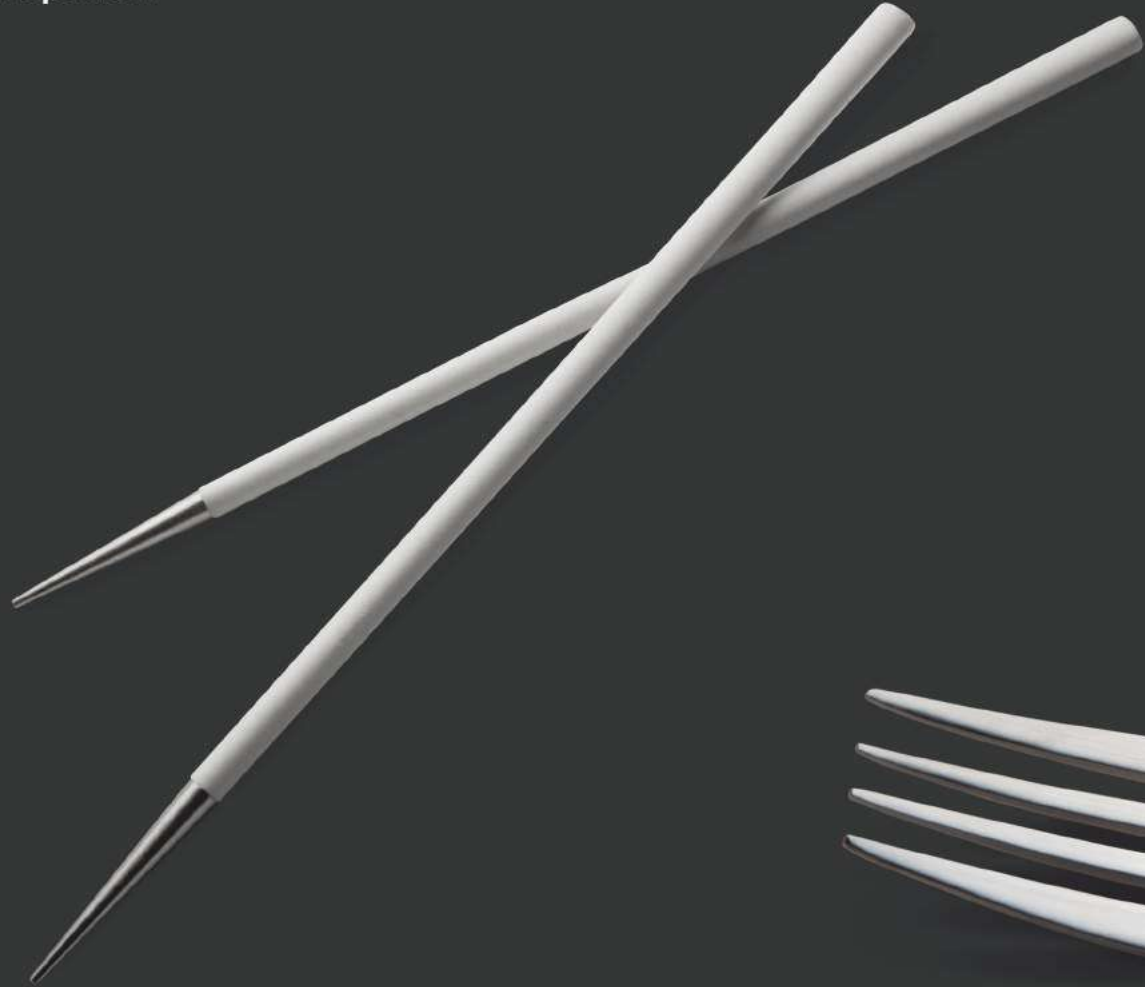

FACE[®]
made
in portugal

neon
steel and
resine

FACE[®]

chopstick

FACE[®]

made
in portugal

neon

steel and
resine