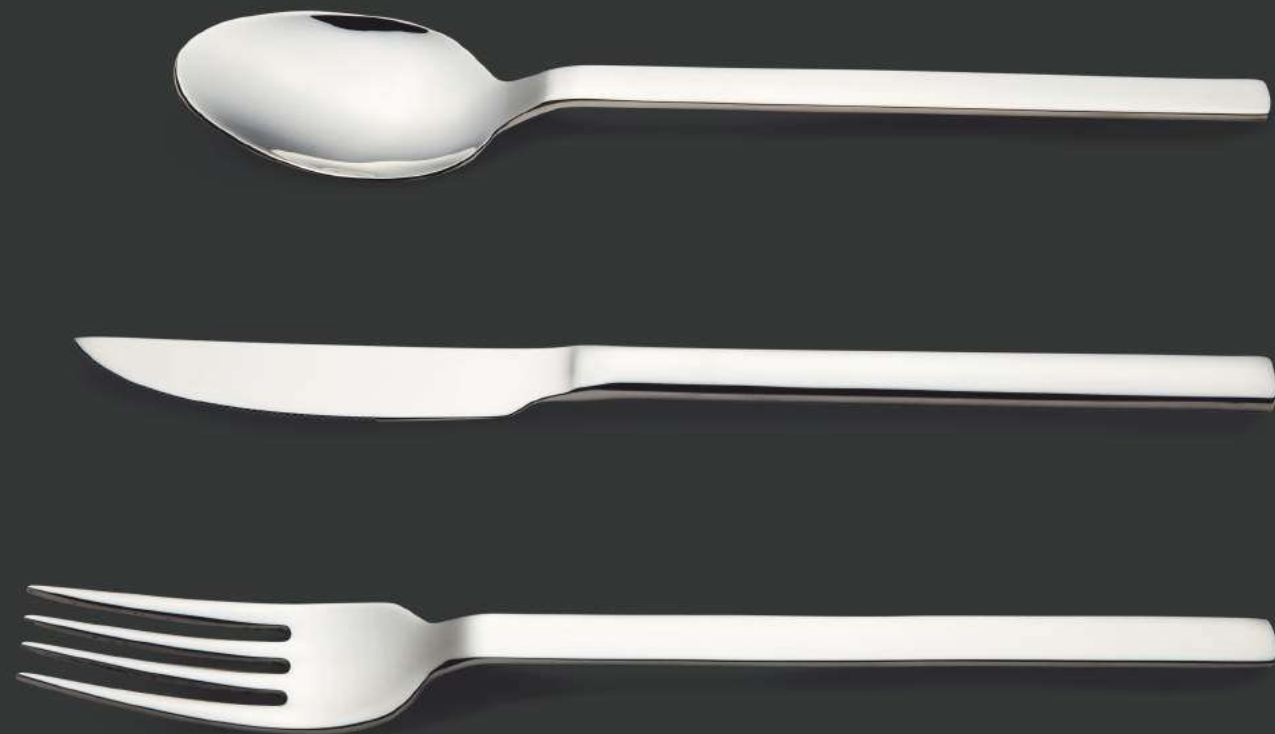

empoli

3.00 mm
18/10