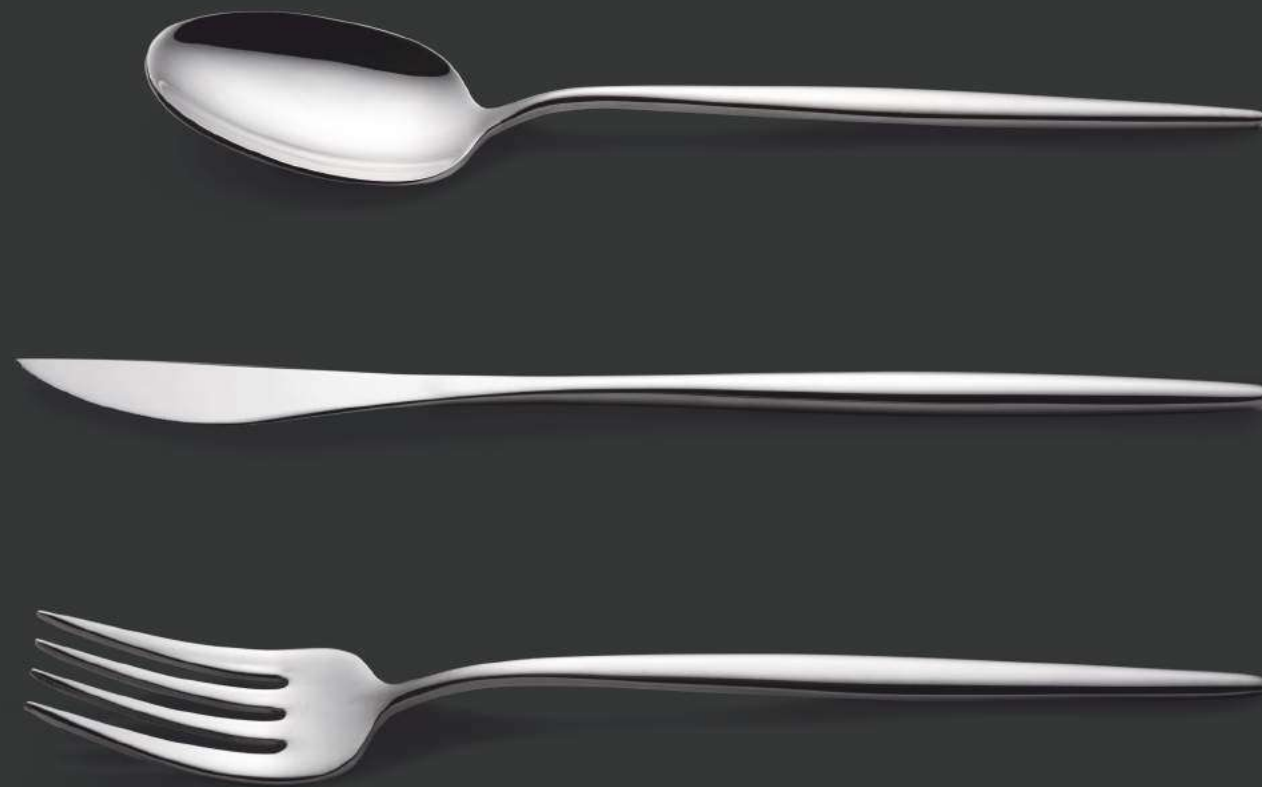

FACE[®]

11

12

shiny pvd gold
shiny pvd copper
satin
satin pvd gold
handle goldplated 24 k

FACE[®]

made
in portugal

cairo

4.00 mm
18/10