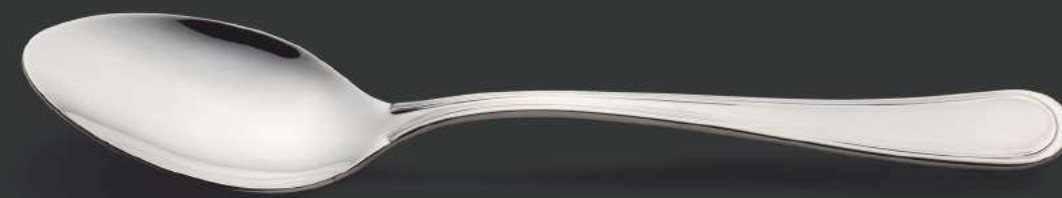

3.00 mm
18/10

FACE

classic designs

desna

2.50 mm
18/10

FACE

FACE[®]

made
in portugal